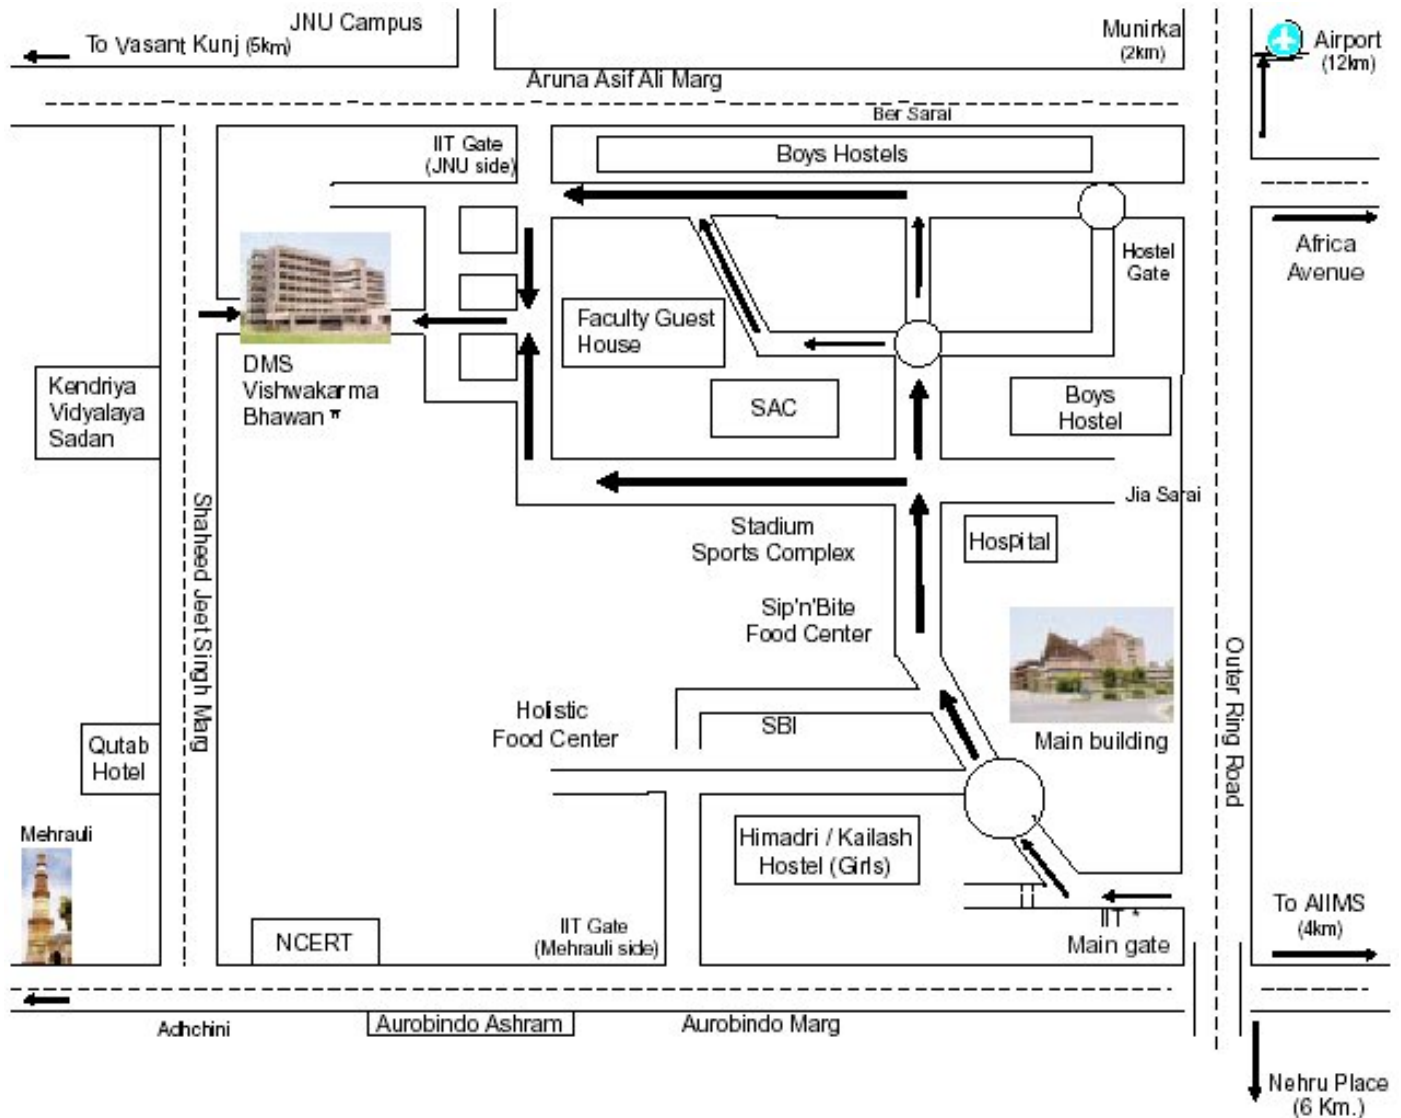

Map to reach Department of Management Studies Indian Institute of Technology, New Delhi

* Visitor entry from IIT Main Gate and Vishwakarma Bhawan Gate (Shaheed Jeet Singh Marg)